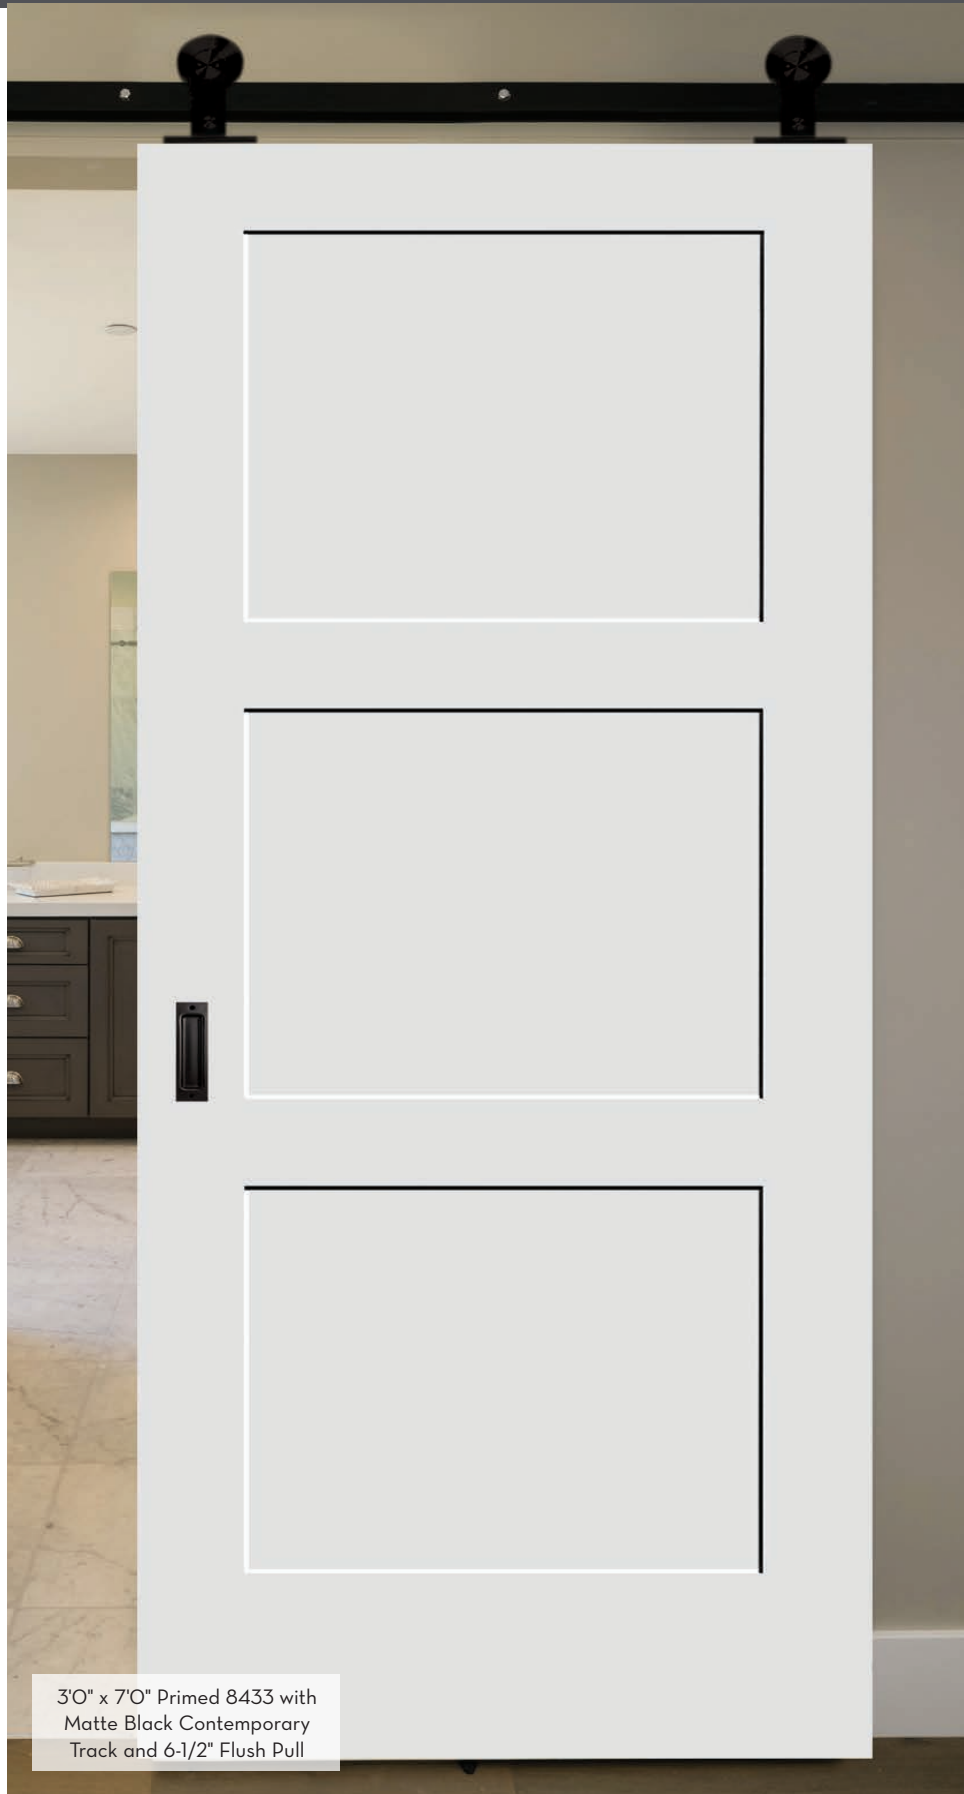

Contact your local dealer for complete list of sizes available in your area.

STOCK SHAKER DOORS

Transform your space using any one of our Stocked Shaker Doors as a Barn Door. Create a new look with our hardware. Bottom rail can be pre-routed for T-guide.

Shaker Panel Doors Primed

8401

8402

8433

8405

| | 2'6" x 7'0" | 2'8" x 7'0" | 3'0" x 7'0" | 2'6" x 8'0" | 2'8" x 8'0" | 3'0" x 8'0" |
|------|-------------|-------------|-------------|-------------|-------------|-------------|
| 8401 | ■ | ■ | ■ | ■ | ■ | ■ |
| 8402 | ■ | ■ | ■ | ■ | ■ | ■ |
| 8433 | ■ | ■ | ■ | ■ | ■ | ■ |
| 8405 | ■ | ■ | ■ | ■ | ■ | ■ |