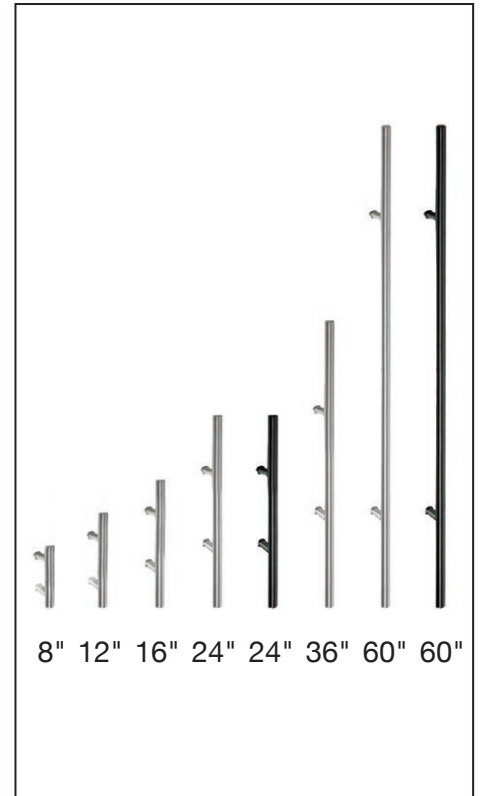

Rustic Track + Hardware

Matte Black

Brushed Stainless Steel

- Track sizes: 84" or 96"
- Matte Black or Brushed Stainless Steel Options
- Track rated up to 220 pounds
- Ability to connect tracks for double doors
- 3-year warranty
- Rustic track has bent strap rollers
- Contemporary track comes with top mount rollers
- Nylon ball-bearing rollers for quiet operation
- Flush pull prep available

Contemporary Track + Hardware

Matte Black

Brushed Stainless Steel

3'0" x 7'0" Primed 8466 with Stainless Steel Hardware and 36" Contemporary Bar Pull

HARDWARE HANDLE OPTIONS (Sold Separately)

Rectangular Flush Pulls

Matte Black
6½"

Brushed Stainless Steel
6½"

Handles

Matte Black
6½"

Brushed Stainless Steel
6½"

Contemporary Bar Pulls

8" 12" 16" 24" 24" 36" 60" 60"

Contemporary pull sizes
8", 12", 16", 24", 36", 60"
in stainless steel.