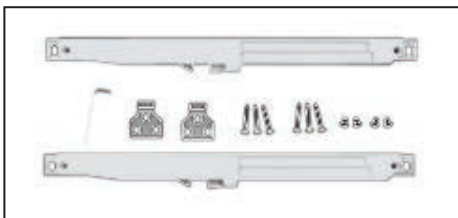

Matte Grey
(Matches Stainless Steel Track)