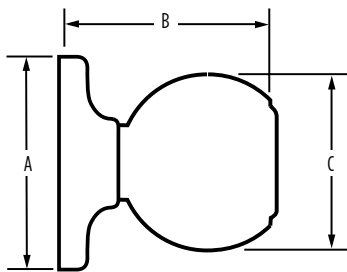

### AVAILABLE FUNCTIONS:

Passage

Privacy

Entry

Inactive

CAMBIE - SQUARE ROSE	15 Satin Nickel	514 Matte Black
Passage	<input type="checkbox"/>	<input type="checkbox"/>
Privacy	<input type="checkbox"/>	<input type="checkbox"/>
Entry	<input type="checkbox"/>	<input type="checkbox"/>
Inactive	<input type="checkbox"/>	<input type="checkbox"/>

## SPECIFICATIONS

<b>Door Prep</b>	Cross Bore 2-1/8" Edge Bore 1" Latch Face 1" x 2-1/4"
<b>Backset</b>	Adjustable to 2-3/8" or 2-3/4"
<b>Door Thickness</b>	1-3/8" - 1-3/4" doors standard. 2- 1/4" doors optional on GLA 101 and GLA 535 models only
<b>Cylinder</b>	SmartKey
<b>Faceplates</b>	1" x 2 1/4" Includes square corner, radius corner and drive- in
<b>Strikes</b>	2-1/4" full lip. Includes square corner and radius corner
<b>Bolt</b>	1/2" throw. Nickel plated
<b>Door Handing</b>	Reversible for right or left-handed doors
<b>ANSI/BHMA</b>	A156.2 Grade 2
<b>ADA</b>	N/A
<b>ASTM</b>	All Weiser product meets ASTM E 331 water penetration testing

Dimensions	A	B	C
Cambie	2 5/8"	2 13/32"	2 5/8"