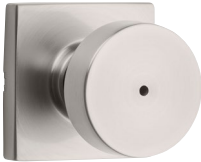

## CAMBIE SQUARE ROSE

### Box Pack Specifications

SATIN NICKEL

MATTE BLACK

### AVAILABLE FUNCTIONS:

Passage

Privacy

Entry

Inactive

CAMBIE - SQUARE ROSE	15 Satin Nickel	514 Matte Black
Passage	<input type="checkbox"/>	<input type="checkbox"/>
Privacy	<input type="checkbox"/>	<input type="checkbox"/>
Entry	<input type="checkbox"/>	<input type="checkbox"/>
Inactive	<input type="checkbox"/>	<input type="checkbox"/>

## SPECIFICATIONS

<b>Door Prep</b>	Cross Bore 2-1/8" Edge Bore 1" Latch Face 1" x 2-1/4"
<b>Backset</b>	Adjustable to 2-3/8" or 2-3/4"
<b>Door Thickness</b>	1-3/8" - 1-3/4" doors standard. 2- 1/4" doors optional on GLA 101 and GLA 535 models only
<b>Cylinder</b>	SmartKey
<b>Faceplates</b>	1" x 2 1/4" Includes square corner, radius corner and drive- in
<b>Strikes</b>	2-1/4" full lip. Includes square corner and radius corner
<b>Bolt</b>	1/2" throw. Nickel plated
<b>Door Handing</b>	Reversible for right or left-handed doors
<b>ANSI/BHMA</b>	A156.2 Grade 2
<b>ADA</b>	N/A
<b>ASTM</b>	All Weiser product meets ASTM E 331 water penetration testing